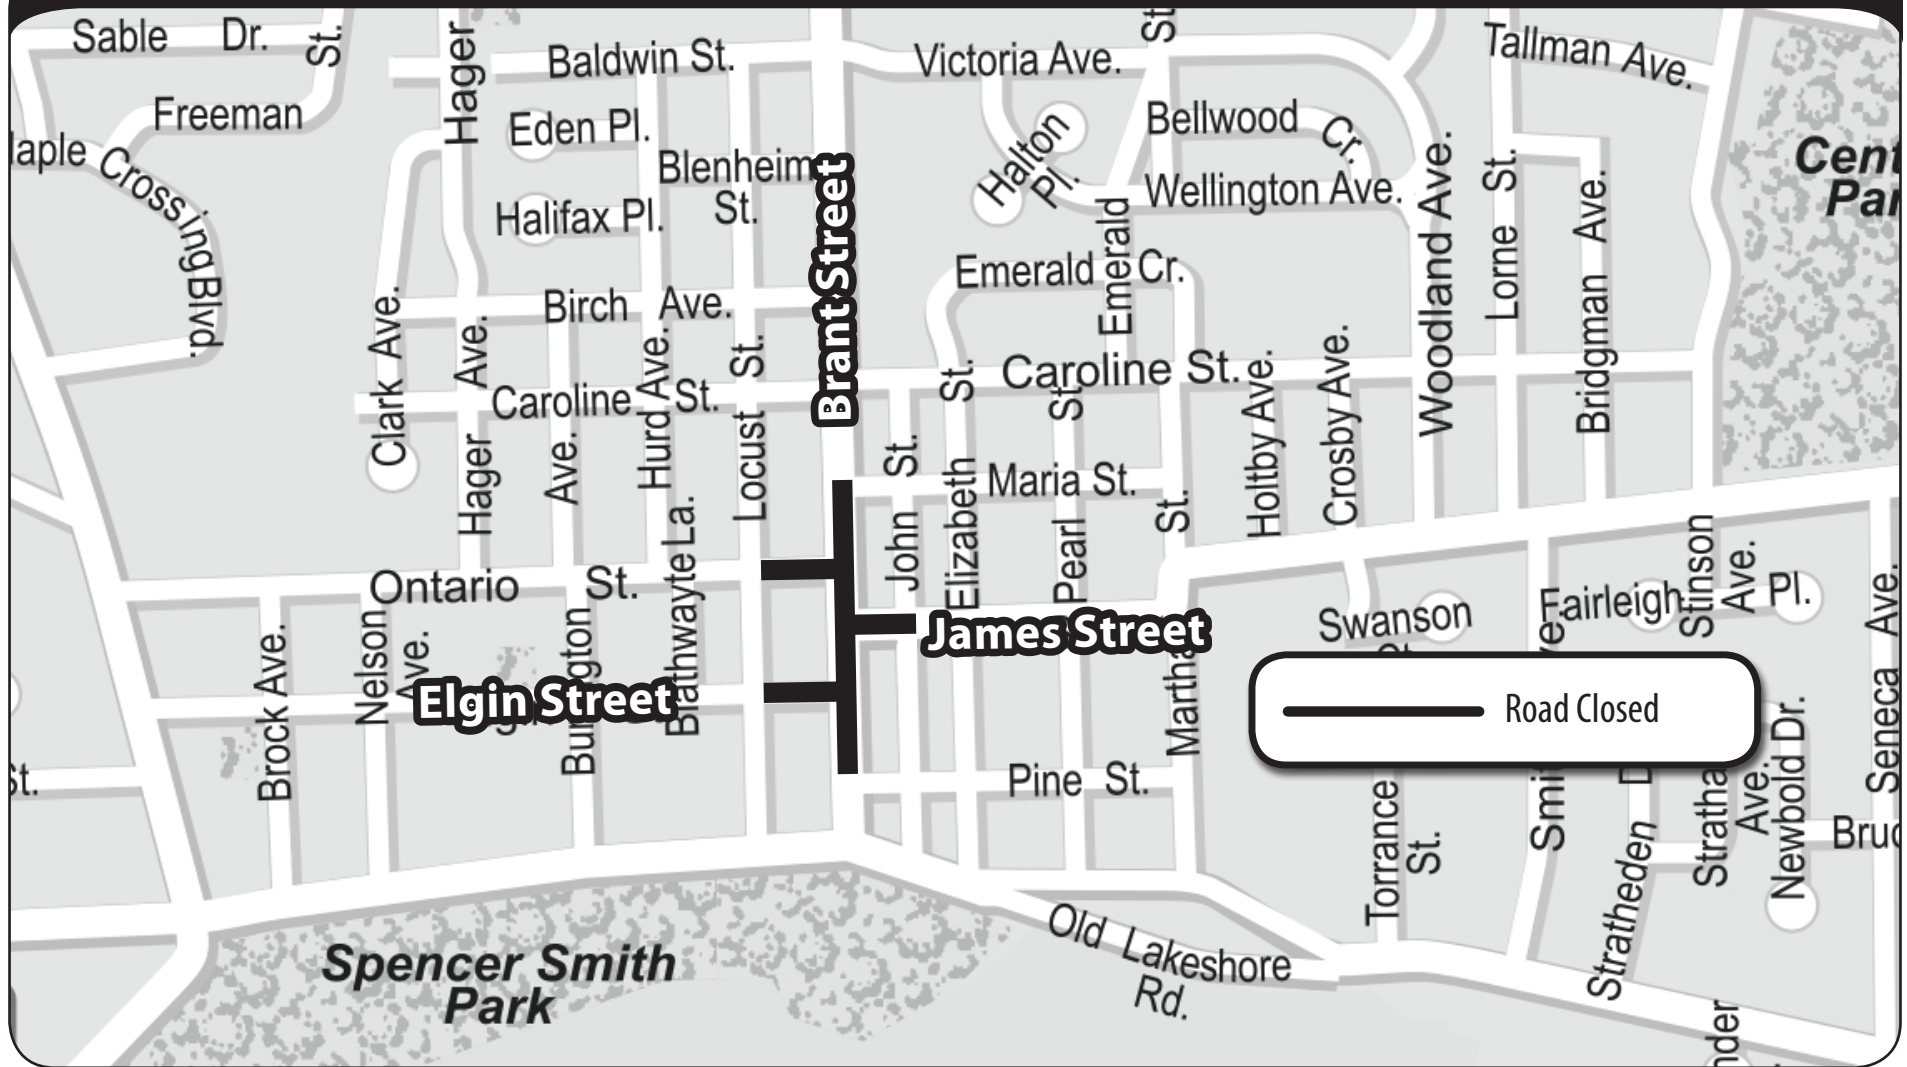

Walk off the Earth's Mike 'Beard Guy' Taylor Memorial Tribute

Sunday, Jan. 13 from 3 a.m. to Monday, Jan. 14 at 12 a.m.

Walk off the Earth's Mike 'Beard Guy' Taylor Memorial Tribute will be taking place in Burlington. The event will result in a road closure. Vehicles parked illegally in the area will be tagged or towed to allow emergency access.

Road Closures

Sunday, Jan. 13 from 3 a.m. to Monday, Jan. 14 at 12 a.m.

- Brant Street from Maria Street to Pine Street
- James Street from John Street to Brant Street
- Elgin Street from Brant Street to Locust Street
- Ontario Street from Brant Street to Locust Street

Sunday, Jan. 13 from 3 a.m. to Monday, Jan. 14 at 12 a.m.

- Brant Street Parking Lot #5 will be closed
- Please remember to obey all parking bylaws
- Cars parked on private property may be tagged and towed at the owner's expense